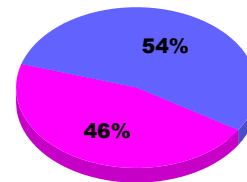

Jul/Aug/Sep

Male Female